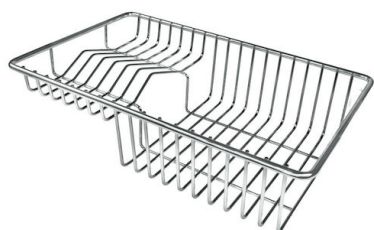

IN DOTAZIONE

2 x Griglie Black Milanello 8100
602
1 x Piletta automatica Space
Push Gold 8407 121

DATI TECNICI

Milanello Optional accessories / Accessori opzionali

The "rails" system makes it possible to use a combination of numerous accessories. Grids, chopping boards, utensils' ranging system, bowls and containers of different dimensions can be alternated in the workspace with a simple gesture, and can easily be stacked, in order to be on hand at all times.

Compatible accessories/Accessori compatibili:

8100 602

Lavello MILANELLO cod. 1034/05*

FT

FTS

GALLERIA FOTOGRAFICA

IN DOTAZIONE

Griglie Black Milanello
8100 602

Piletta automatica Space Push Gold
8407 121

ACCESSORI OPZIONALI

Cestello portapiatti inox
8100 303

* solo in abbinamento con l'accessorio
8644 101

Tagliere in HDPE
8657 001

Tagliere Twin in HDPE
8644 101

Vaschetta forata inox
8156 000